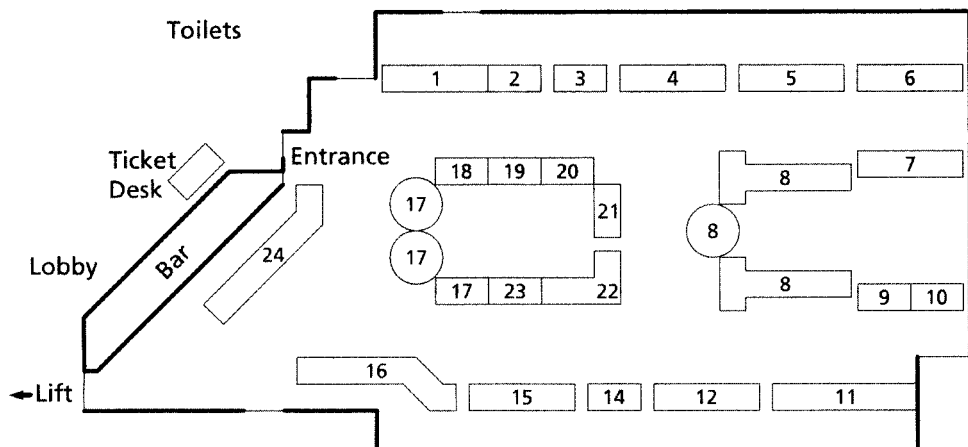

Exhibitors

Advantage Six Ltd

do PO Box 183, Rochdale, OL16 9EW
Tel 01706 848 600 • Fax 0870 164 1604
info@advantage6.com
www.advantage6.com

A.P.D.L.

39 Knighton Park Road, Sydenham,
London, SE26 5RN
Tel 0208 778 2659
info@apdl.co.uk
www.apdl.co.uk

Archive Magazine

32 Norbins Road, Glastonbury, BA6 9JG
Tel 01458 833 603
jim@archivemag.co.uk
www.archivemag.co.uk

The Centre for Computing History

The Counting House, High Street,
Haverhill, CB9 8NT
Tel 08708 958 606
admin@computinghistory.org.uk
www.computinghistory.org.uk

Charity stall

17

15

3

5

24

CJE Micro's

78 Brighton Road, Worthing, BN11 2EN
Tel 01903 523 222 • Fax 01903 523 679
sales@cjemicsos.co.uk
www.cjemicros.co.uk

Joel Rowbottom – 8-bit World

LuaFox

Helgoland 19, 44227 Dortmund, Germany
Tel +49 (0) 231 755 3671
Fax +49 (0) 231 755 3674
riscos@luafox.com
http://www.luafox.com

MW Software

Martin Würthner, Benzinoring 19,
67657 Kaiserslautern, Germany
Tel +49 (0) 631 360 8205
info@mw-software.com
www.mw-software.com

The MathMagical Software Co.

Martin Hansen, Shrewsbury School,
Shrewsbury, SY3 7BA
mhh@shrewsbury.org.uk
www.mathmagical.co.uk

6

12

20

4

23