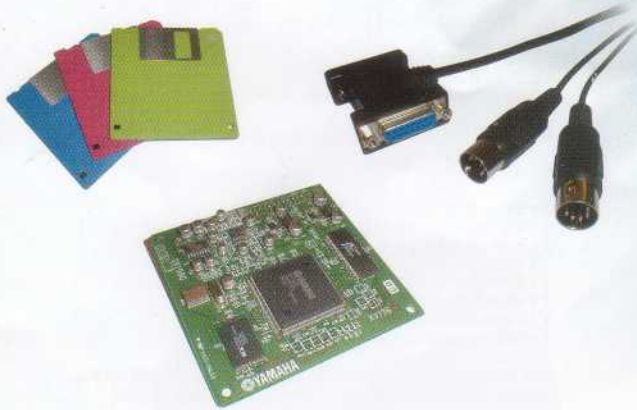

RiscStation "Accent" Midi Packs

Three brand new *Accent* packs are available now for your RiscStation machine. Utilising the fantastic midi capabilities of the revolutionary motherboard together with the directly attachable Yamaha Pro XG Wavetable, professional sounds are easily achieved. Why not go for the full package which includes the excellent MK149 Evolution controller keyboard. Each pack contains a demo suite of all the top music packages available from your local dealer.

Try before you buy!